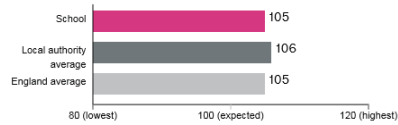

Pupils achieving at a higher standard in reading, writing and maths ?

Average score in reading ?

Average score in maths ?

Please click below for further details about how the school performed in 2019:

<https://www.compare-school-performance.service.gov.uk/school/101048/st-mary's-rc-voluntary-aided-primary-school/primary>