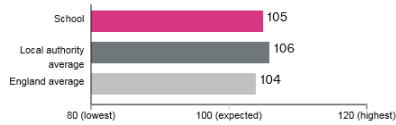

Pupils achieving at a higher standard in reading, writing and maths ?

Average score in reading ?

Average score in maths ?

Please click below for further details about how the school performed in 2019:

<https://www.compare-school-performance.service.gov.uk/school/101048/st-mary's-rc-voluntary-aided-primary-school/primary>