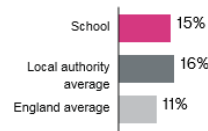

Pupils achieving at a higher standard in reading, writing and maths ?

Average score in reading ?

Average score in maths ?

Please click below for further details about how the school performed in 2019:

<https://www.compare-school-performance.service.gov.uk/school/101048/st-mary's-rc-voluntary-aided-primary-school/primary>